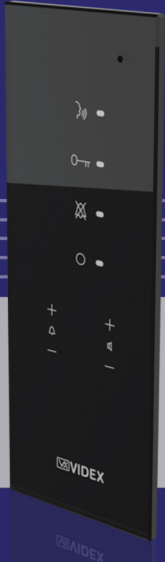

DIMENSIONS

Audio flush	71mm Wide x 190mm High x 9mm deep (Flush back box 40mm deep)
Audio surface with handset	106mm Wide x 182mm High x 29mm deep
Video flush	120mm Wide x 190mm High x 9mm deep (Flush back box 40mm deep)
Video surface with handset	155mm Wide x 182mm High x 29mm deep

KRA78B